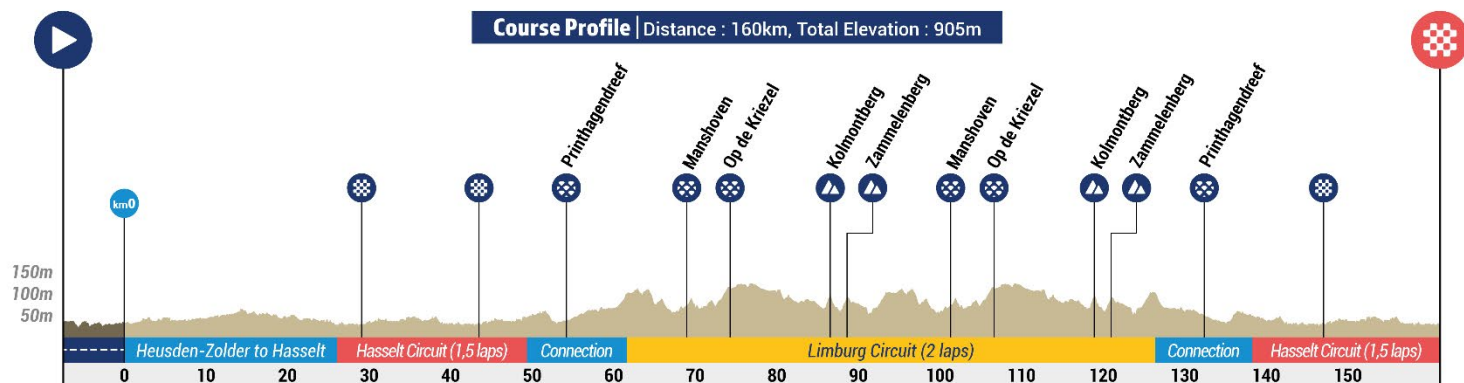

**Road Race - Elite Women**  
September 14, 2024  
Official course map and altimetry

# PROFILE

DISTANCE : 160 KM / TOTAL ELEVATION : 905M

## COBBLES

**Printhagendreef** 2X

Length: 400m  
Location: Kortesseem

**Manshoven** 2X

Length: 1.300m  
Location: Borgloon

**Op de Kriezel** 2X

Length: 1.550m  
Location: Heers

## HILLS

**Kolmontberg** 2X

Length: 800m  
Avg: 4.5%  
Max: 6.5%  
Location: Tongeren

**Zammelenberg** 2X

Length: 800m  
Avg: 4.3%  
Max: 5.4%  
Location: Kortesseem