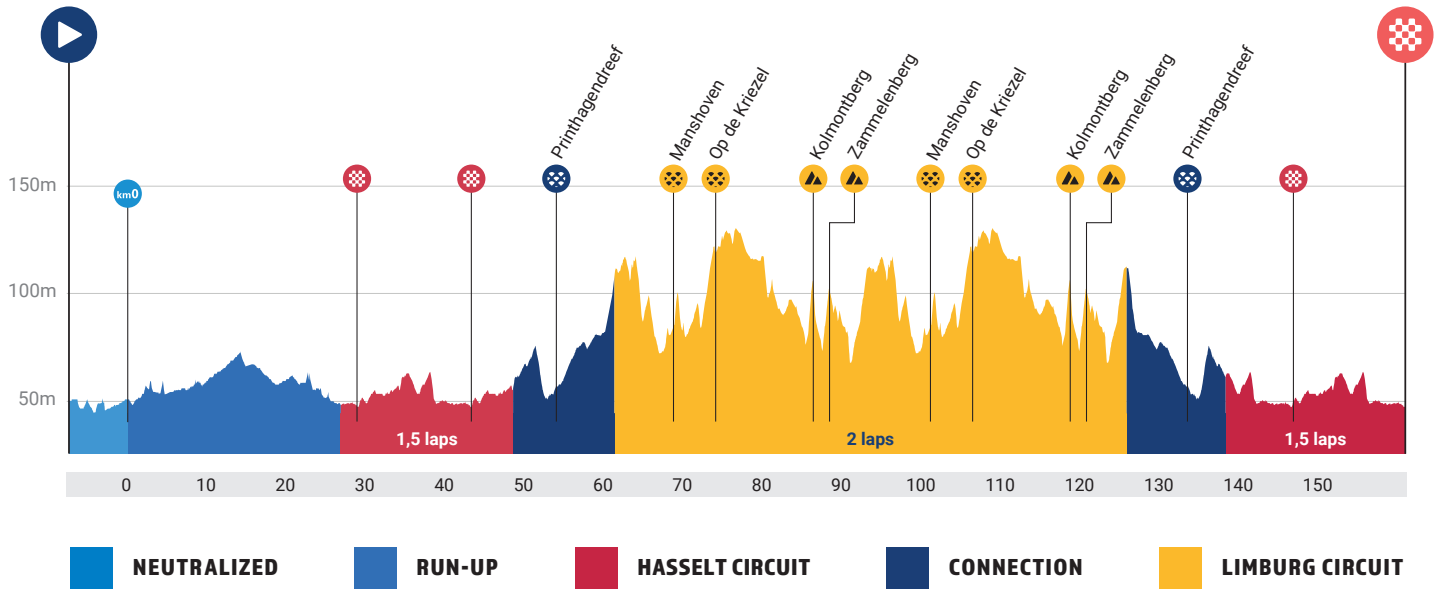

**Road Race - Elite Women**  
September 14, 2024  
Official course map and altimetry

# PROFILE

DISTANCE : 160 KM / TOTAL ELEVATION : 905M

## COBBLES

**Printhagendreef** 2X

Length: 400m  
Location: Kortesseem

**Manshoven** 2X

Length: 1.300m  
Location: Borgloon

**Op de Kriezel** 2X

Length: 1.550m  
Location: Heers

## HILLS

**Kolmontberg** 2X

Length: 800m  
Avg: 4.5%  
Max: 6.5%  
Location: Tongeren

**Zammelenberg** 2X

Length: 800m  
Avg: 4.3%  
Max: 5.4%  
Location: Kortesseem