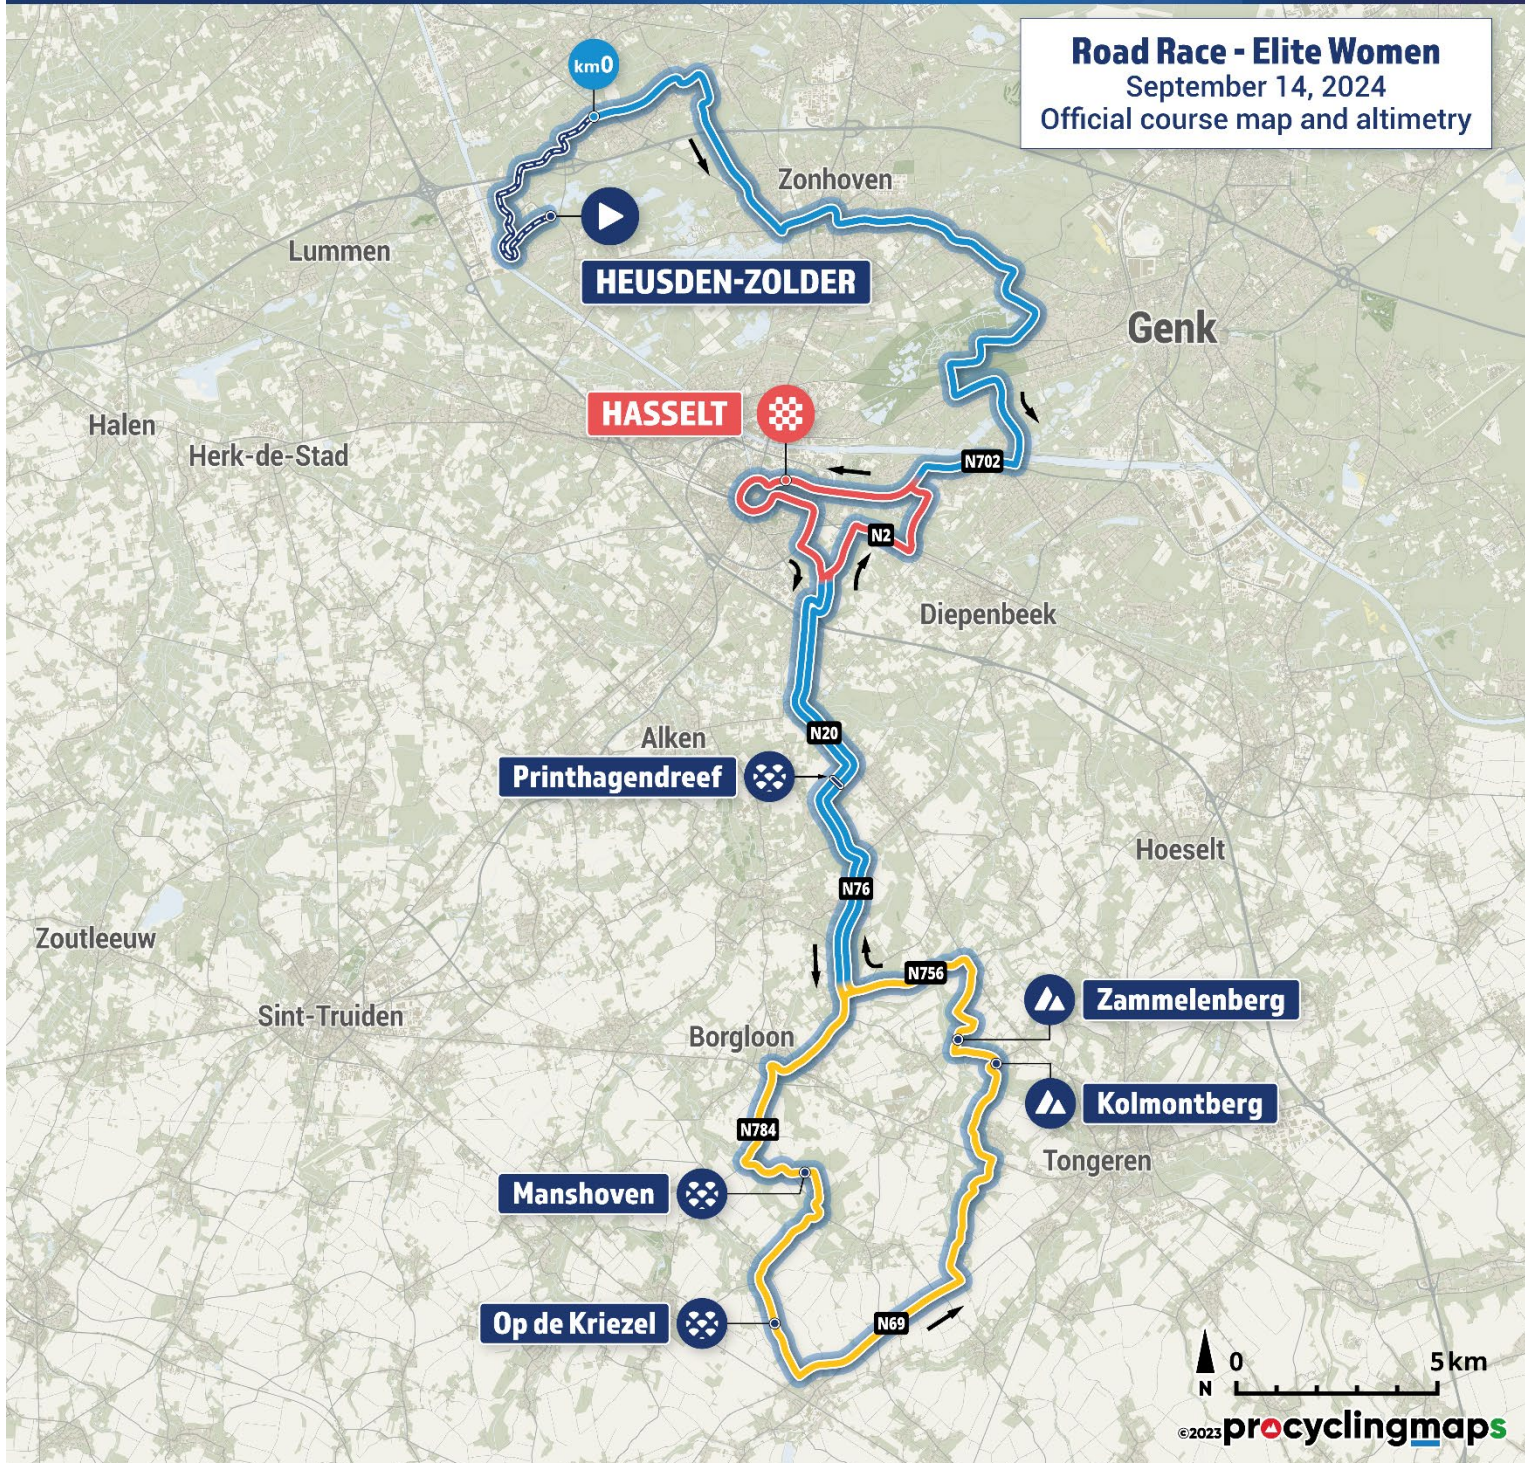

**Road Race - Elite Women**  
September 14, 2024  
Official course map and altimetry

# PROFILE

DISTANCE : 160 KM / TOTAL ELEVATION : 905M

## COBBLES

**Printhagendreef** 2X

Length: 400m  
Location: Kortesseem

**Manshoven** 2X

Length: 1.300m  
Location: Borgloon

**Op de Kriezel** 2X

Length: 1.550m  
Location: Heers

## HILLS

**Kolmontberg** 2X

Length: 800m  
Avg: 4.5%  
Max: 6.5%  
Location: Tongeren

**Zammelenberg** 2X

Length: 800m  
Avg: 4.3%  
Max: 5.4%  
Location: Kortesseem