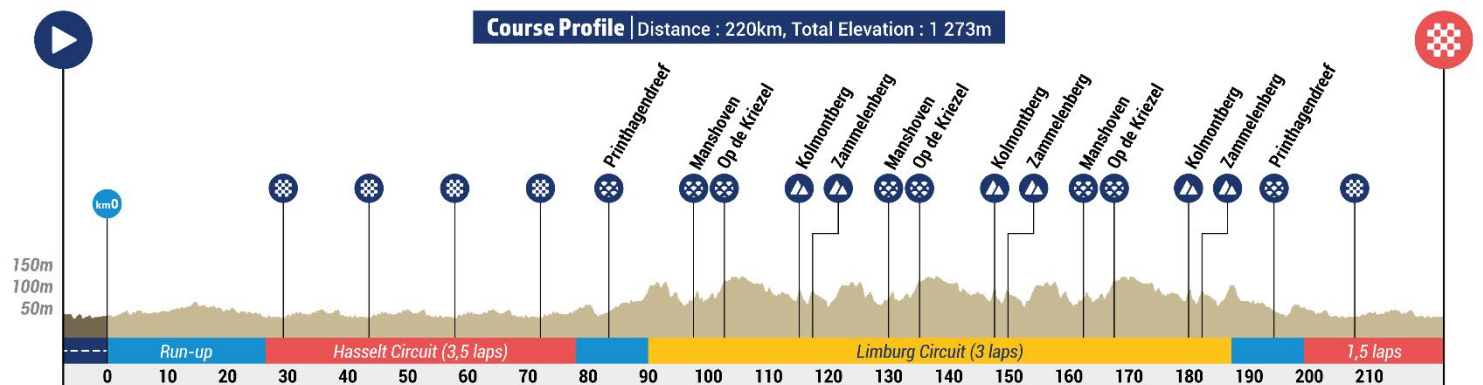

Road Race - Elite Men
September 15, 2024
Official course map and altimetry

PROFILE

DISTANCE : 220 KM / TOTAL ELEVATION : 1 273M

COBBLES

Printhagendreef 2X

Length: 400m
Location: Kortesseem

Manshoven 3X

Length: 1.300m
Location: Borgloon

Op de Kriezel 3X

Length: 1.550m
Location: Heers

HILLS

Kolmontberg 3X

Length: 800m
Avg: 4.5%
Max: 6.5%
Location: Tongeren

Zammelenberg 3X

Length: 800m
Avg: 4.3%
Max: 5.4%
Location: Kortesseem