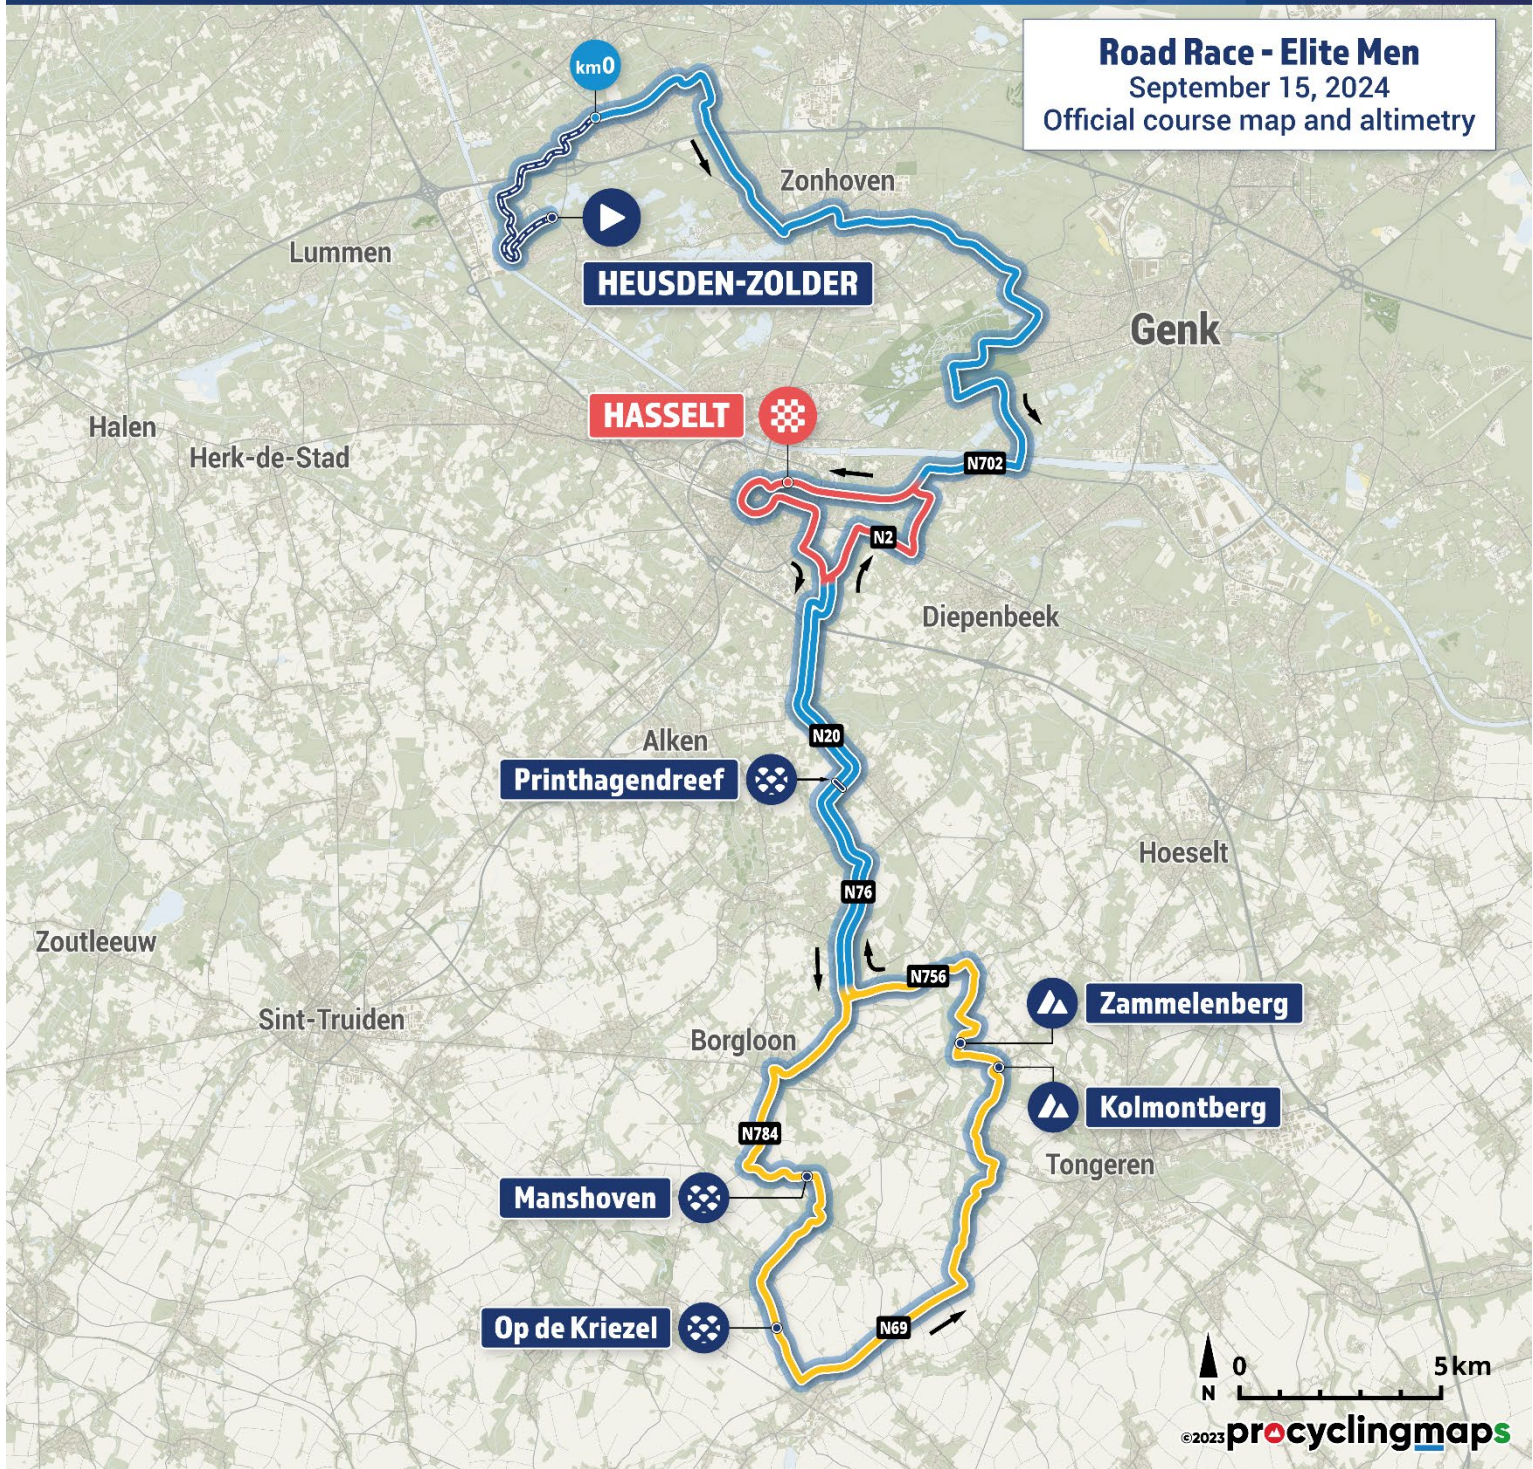

Road Race - Elite Men
September 15, 2024
Official course map and altimetry

PROFILE

DISTANCE : 220 KM / TOTAL ELEVATION : 1 273M

COBBLES

Printhagendreef 2X

Length: 400m
Location: Kortesseem

Manshoven 3X

Length: 1.300m
Location: Borgloon

Op de Kriezel 3X

Length: 1.550m
Location: Heers

HILLS

Kolmontberg 3X

Length: 800m
Avg: 4.5%
Max: 6.5%
Location: Tongeren

Zammelenberg 3X

Length: 800m
Avg: 4.3%
Max: 5.4%
Location: Kortesseem