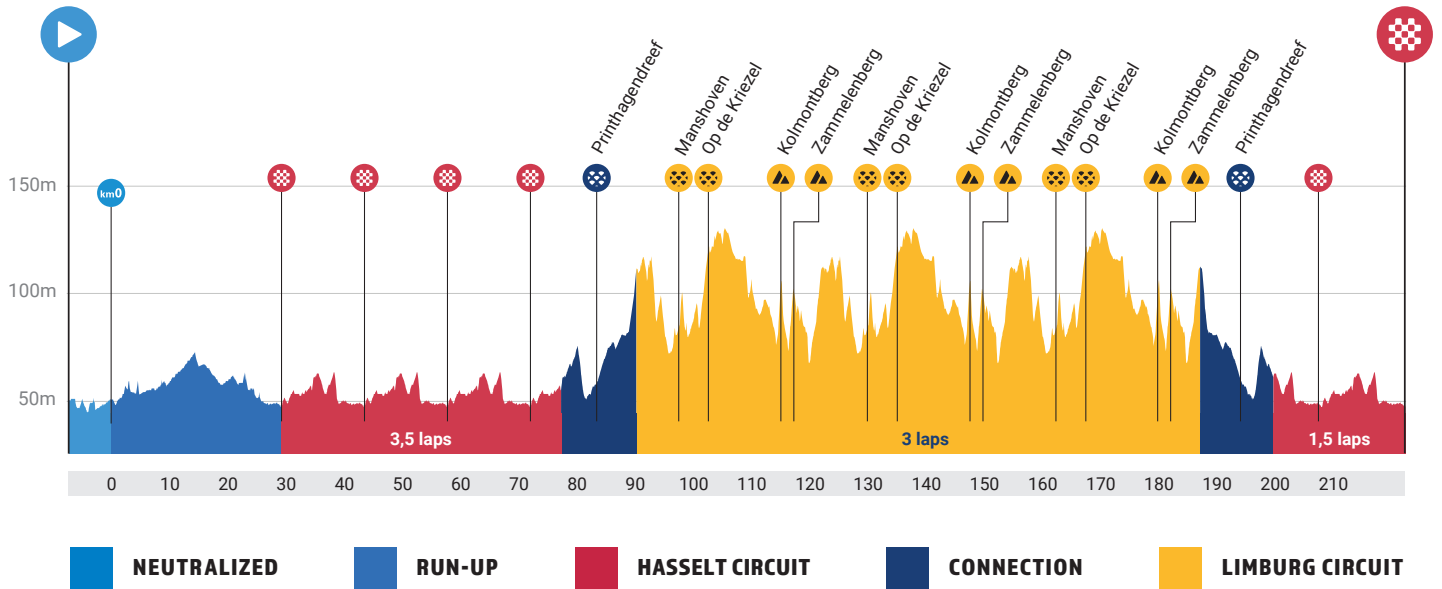

Road Race - Elite Men
September 15, 2024
Official course map and altimetry

PROFILE

DISTANCE : 220 KM / TOTAL ELEVATION : 1 273M

COBBLES

Printhagendreef 2X

Length: 400m
Location: Kortesseem

Manshoven 3X

Length: 1.300m
Location: Borgloon

Op de Kriezel 3X

Length: 1.550m
Location: Heers

HILLS

Kolmontberg 3X

Length: 800m
Avg: 4.5%
Max: 6.5%
Location: Tongeren

Zammelenberg 3X

Length: 800m
Avg: 4.3%
Max: 5.4%
Location: Kortesseem