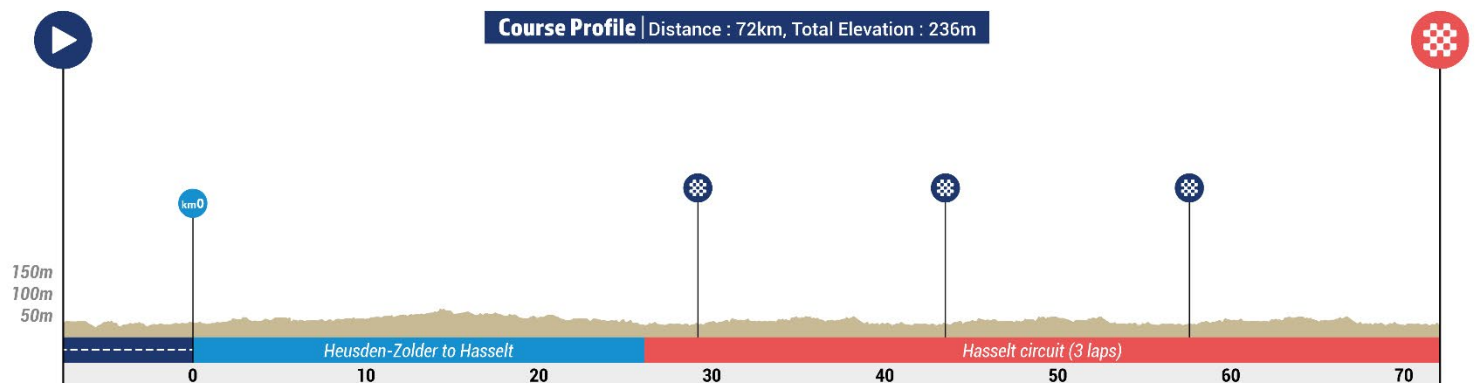

**Road Race - U19 Women**  
September 15, 2024  
Official course map and altimetry

# PROFILE

DISTANCE : 72 KM / TOTAL ELEVATION : 236M