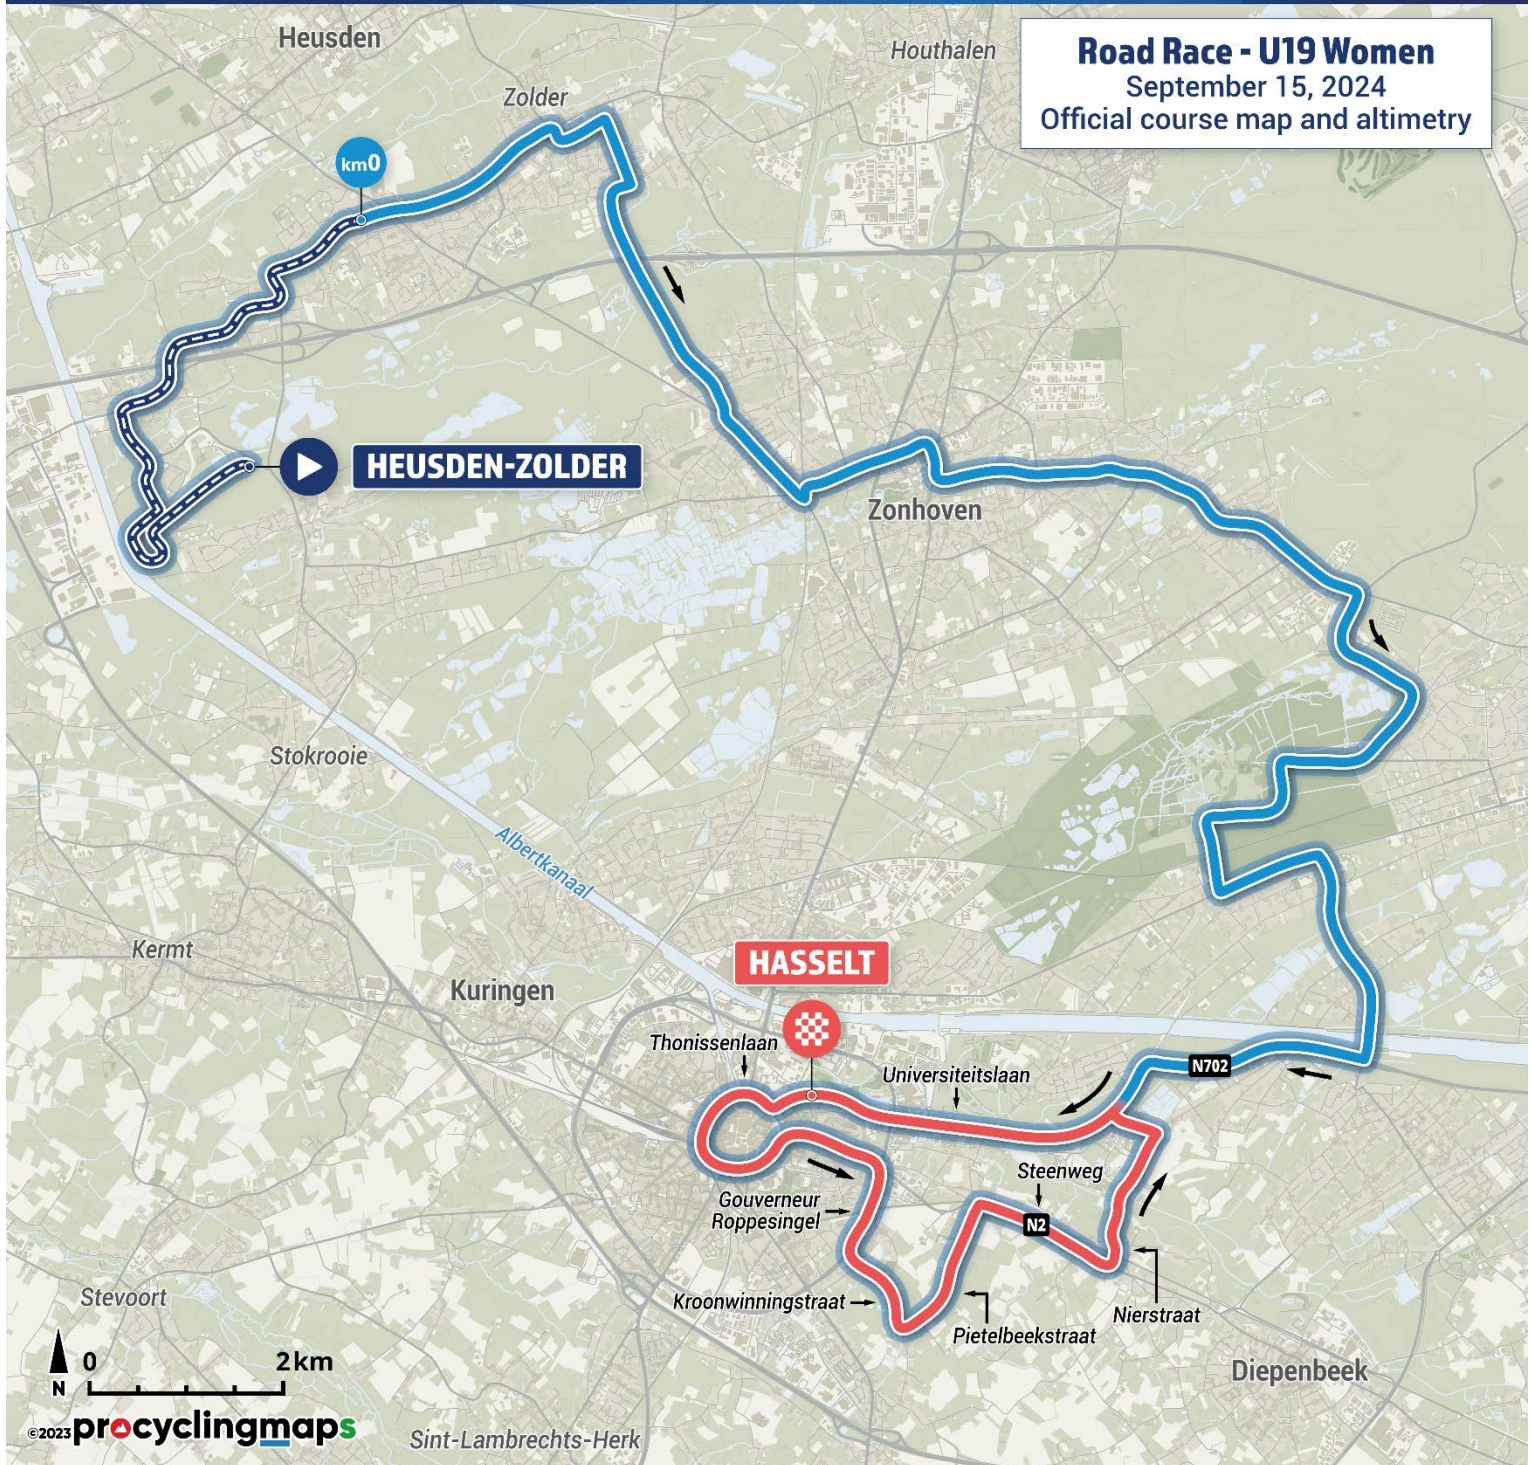

**Road Race - U19 Women**  
September 15, 2024  
Official course map and altimetry

# PROFILE

DISTANCE : 72 KM / TOTAL ELEVATION : 236M