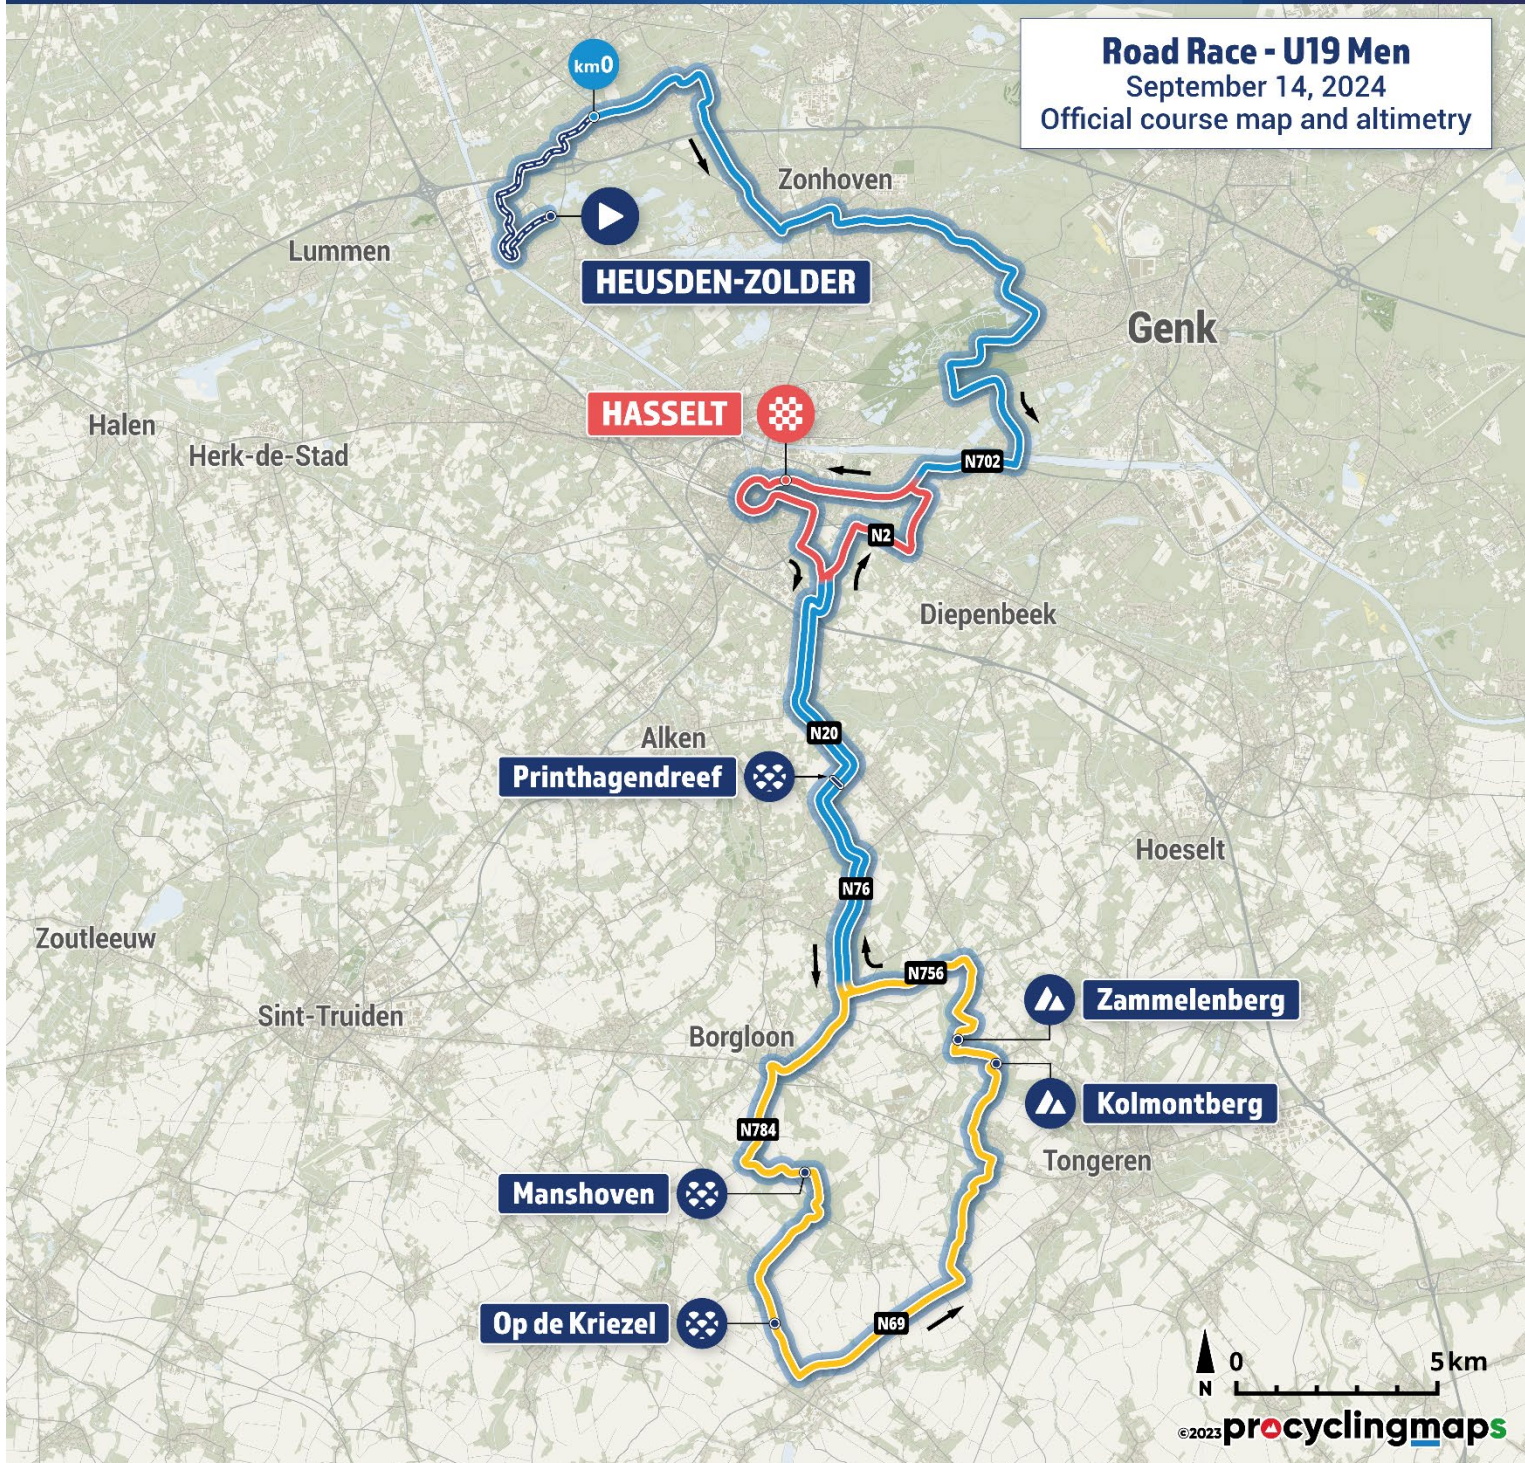

Road Race - U19 Men
September 14, 2024
Official course map and altimetry

PROFILE

DISTANCE: 129 KM / TOTAL ELEVATION: 631M

COBBLES

Printhagendreef 2X

Length: 400m
Location: Kortesseem

Manshoven 1X

Length: 1.300m
Location: Borgloon

Op de Kriezel 1X

Length: 1.550m
Location: Heers

HILLS

Kolmontberg 1X

Length: 800m
Avg: 4.5%
Max: 6.5%
Location: Tongeren

Zammelenberg 1X

Length: 800m
Avg: 4.3%
Max: 5.4%
Location: Kortesseem