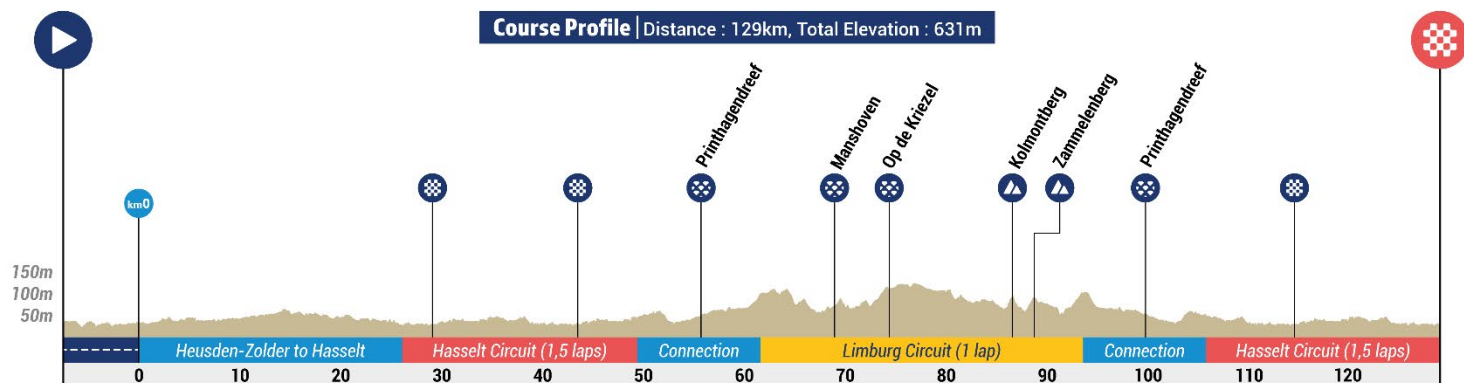

Road Race - U19 Men
September 14, 2024
Official course map and altimetry

PROFILE

DISTANCE: 129 KM / TOTAL ELEVATION: 631M

COBBLES

Printhagendreef 2X

Length: 400m
Location: Kortesseem

Manshoven 1X

Length: 1.300m
Location: Borgloon

Op de Kriezel 1X

Length: 1.550m
Location: Heers

HILLS

Kolmontberg 1X

Length: 800m
Avg: 4.5%
Max: 6.5%
Location: Tongeren

Zammelenberg 1X

Length: 800m
Avg: 4.3%
Max: 5.4%
Location: Kortesseem