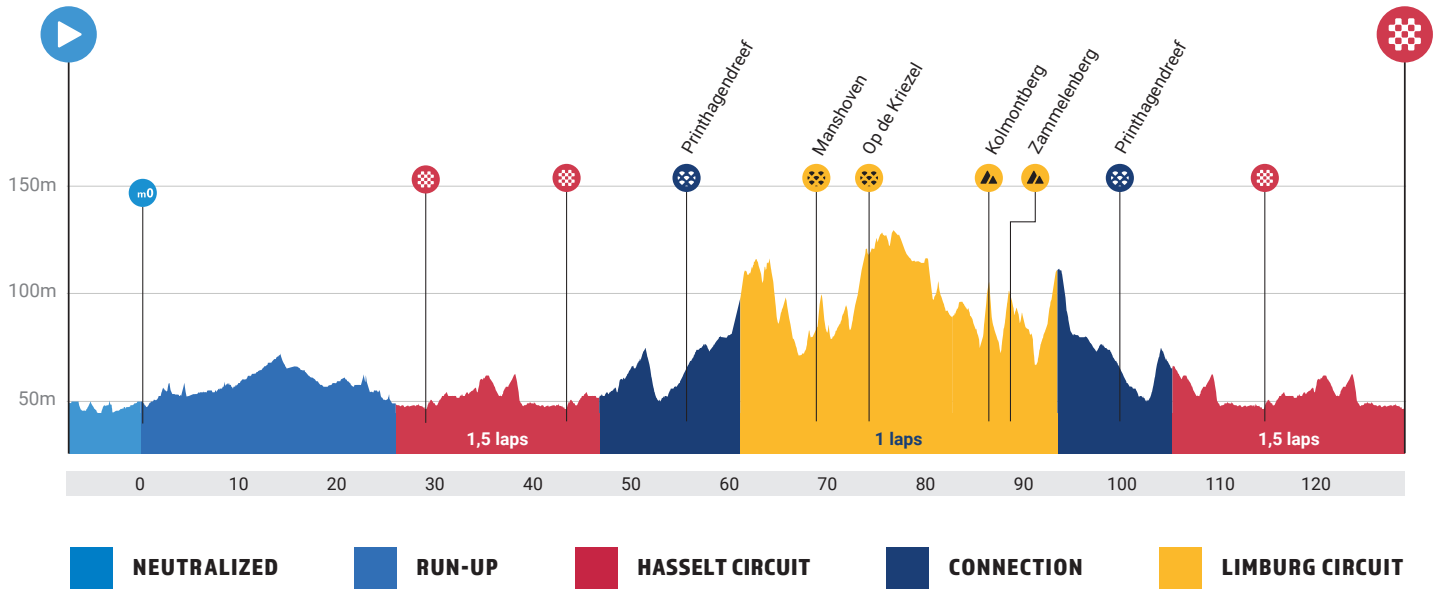

Road Race - U19 Men
September 14, 2024
Official course map and altimetry

PROFILE

DISTANCE: 129 KM / TOTAL ELEVATION: 631M

COBBLES

Printhagendreef 2X

Length: 400m
Location: Kortesseem

Manshoven 1X

Length: 1.300m
Location: Borgloon

Op de Kriezel 1X

Length: 1.550m
Location: Heers

HILLS

Kolmontberg 1X

Length: 800m
Avg: 4.5%
Max: 6.5%
Location: Tongeren

Zammelenberg 1X

Length: 800m
Avg: 4.3%
Max: 5.4%
Location: Kortesseem