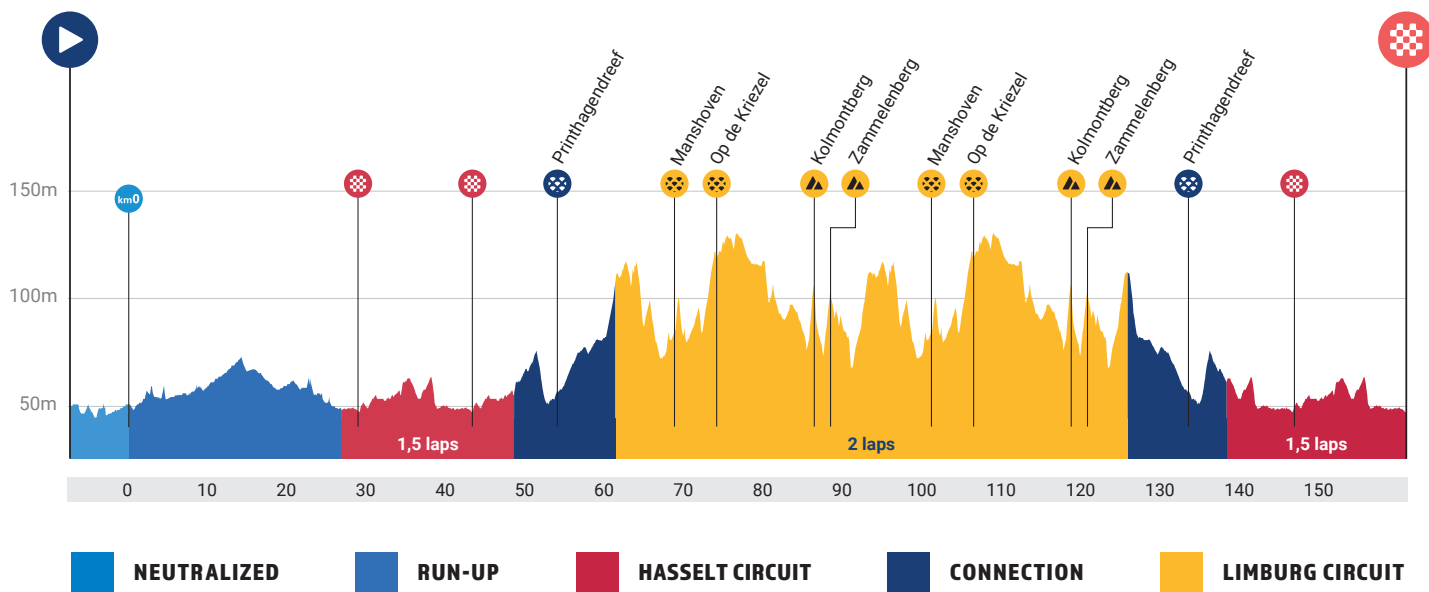

**Road Race - U23 Men**  
September 13, 2024  
Official course map and altimetry

# PROFILE

DISTANCE : 160 KM / TOTAL ELEVATION : 905M

## COBBLES

**Printhagendreef** 2X

Length: 400m  
Location: Kortesseem

**Manshoven** 2X

Length: 1.300m  
Location: Borgloon

**Op de Kriezel** 2X

Length: 1.550m  
Location: Heers

## HILLS

**Kolmontberg** 2X

Length: 800m  
Avg: 4.5%  
Max: 6.5%  
Location: Tongeren

**Zammelenberg** 2X

Length: 800m  
Avg: 4.3%  
Max: 5.4%  
Location: Kortesseem