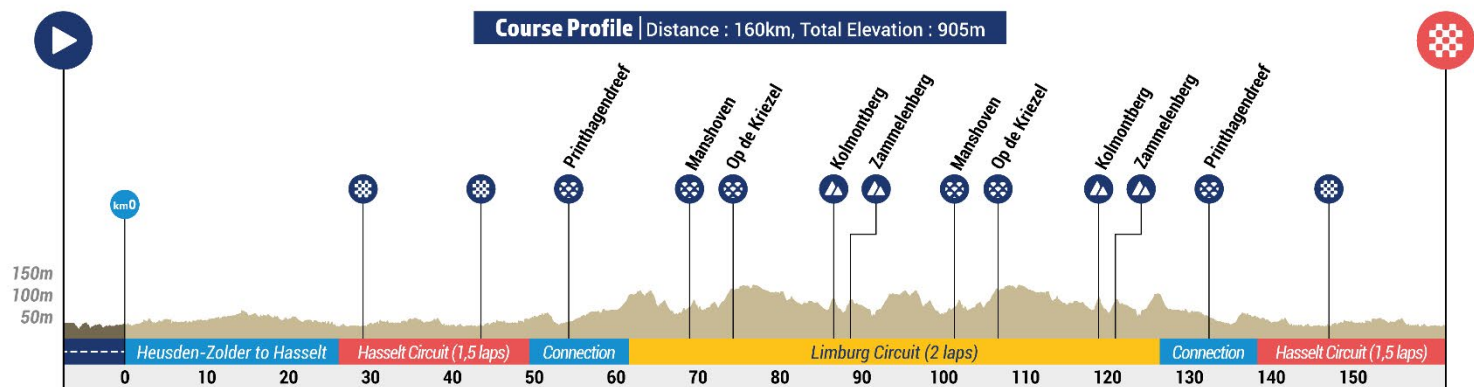

**Road Race - U23 Men**  
September 13, 2024  
Official course map and altimetry

# PROFILE

DISTANCE : 160 KM / TOTAL ELEVATION : 905M

## COBBLES

**Printhagendreef** 2X

Length: 400m  
Location: Kortesseem

**Manshoven** 2X

Length: 1.300m  
Location: Borgloon

**Op de Kriezel** 2X

Length: 1.550m  
Location: Heers

## HILLS

**Kolmontberg** 2X

Length: 800m  
Avg: 4.5%  
Max: 6.5%  
Location: Tongeren

**Zammelenberg** 2X

Length: 800m  
Avg: 4.3%  
Max: 5.4%  
Location: Kortesseem