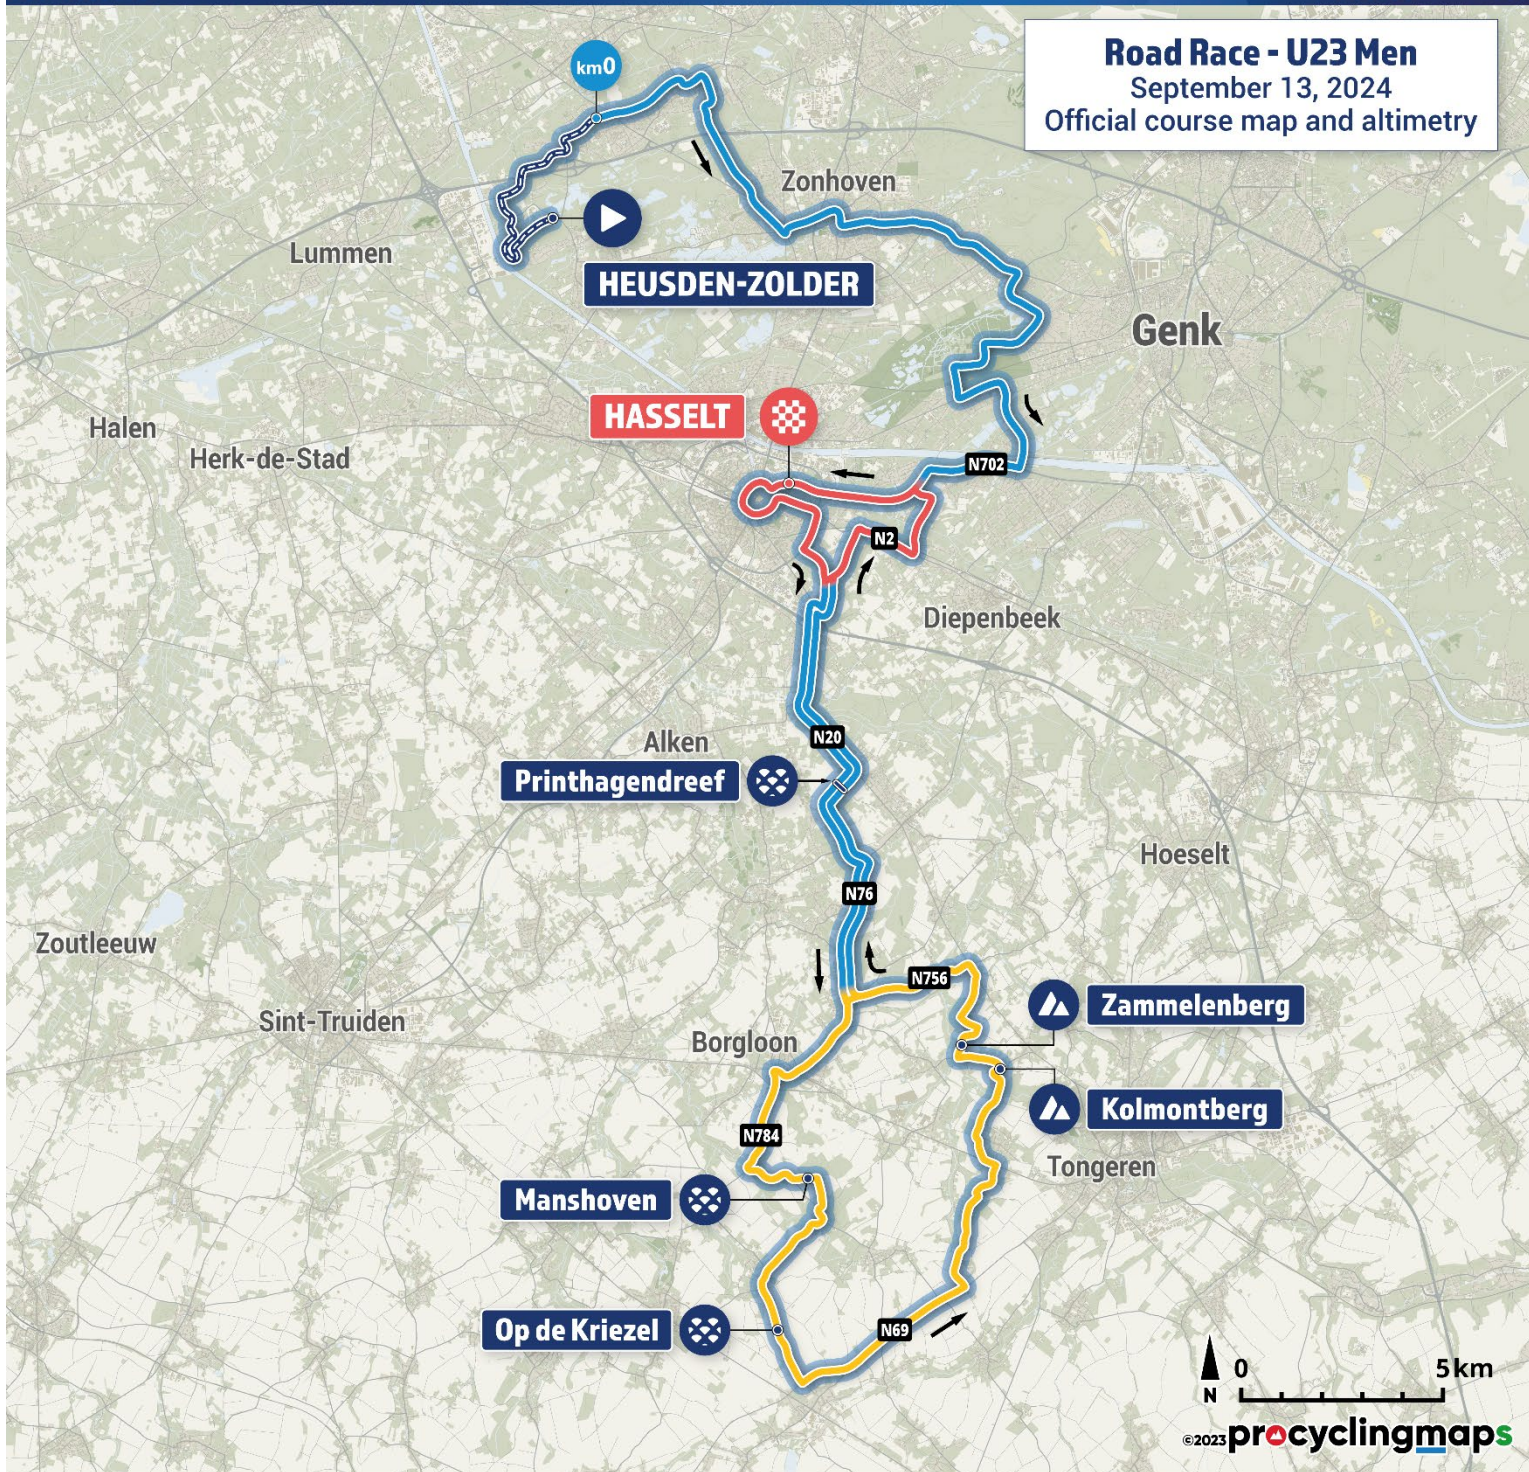

**Road Race - U23 Men**  
September 13, 2024  
Official course map and altimetry

# PROFILE

DISTANCE : 160 KM / TOTAL ELEVATION : 905M

## COBBLES

**Printhagendreef** 2X

Length: 400m  
Location: Kortesseem

**Manshoven** 2X

Length: 1.300m  
Location: Borgloon

**Op de Kriezel** 2X

Length: 1.550m  
Location: Heers

## HILLS

**Kolmontberg** 2X

Length: 800m  
Avg: 4.5%  
Max: 6.5%  
Location: Tongeren

**Zammelenberg** 2X

Length: 800m  
Avg: 4.3%  
Max: 5.4%  
Location: Kortesseem