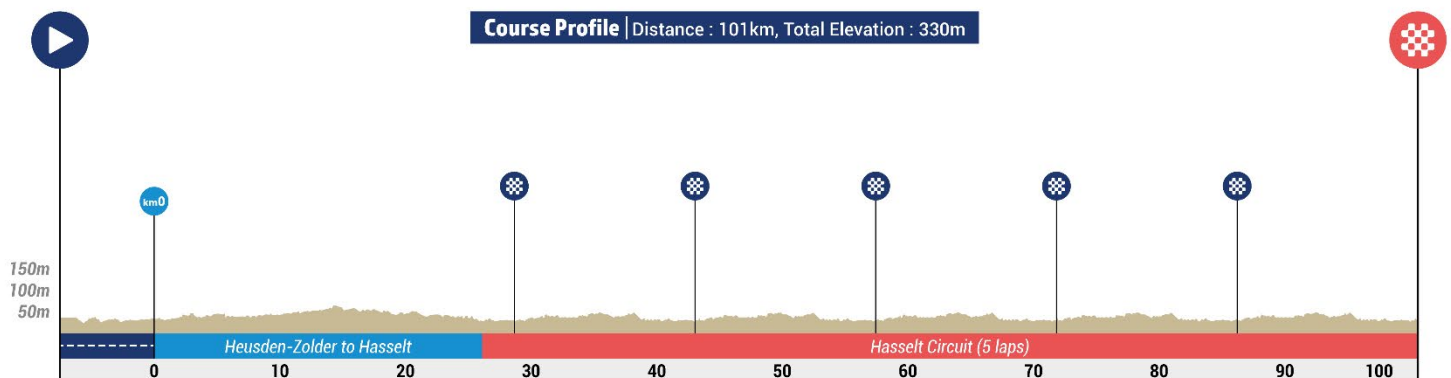

Road Race - U23 Women
September 13, 2024
Official course map and altimetry

PROFILE

DISTANCE : 101 KM / TOTAL ELEVATION : 330M