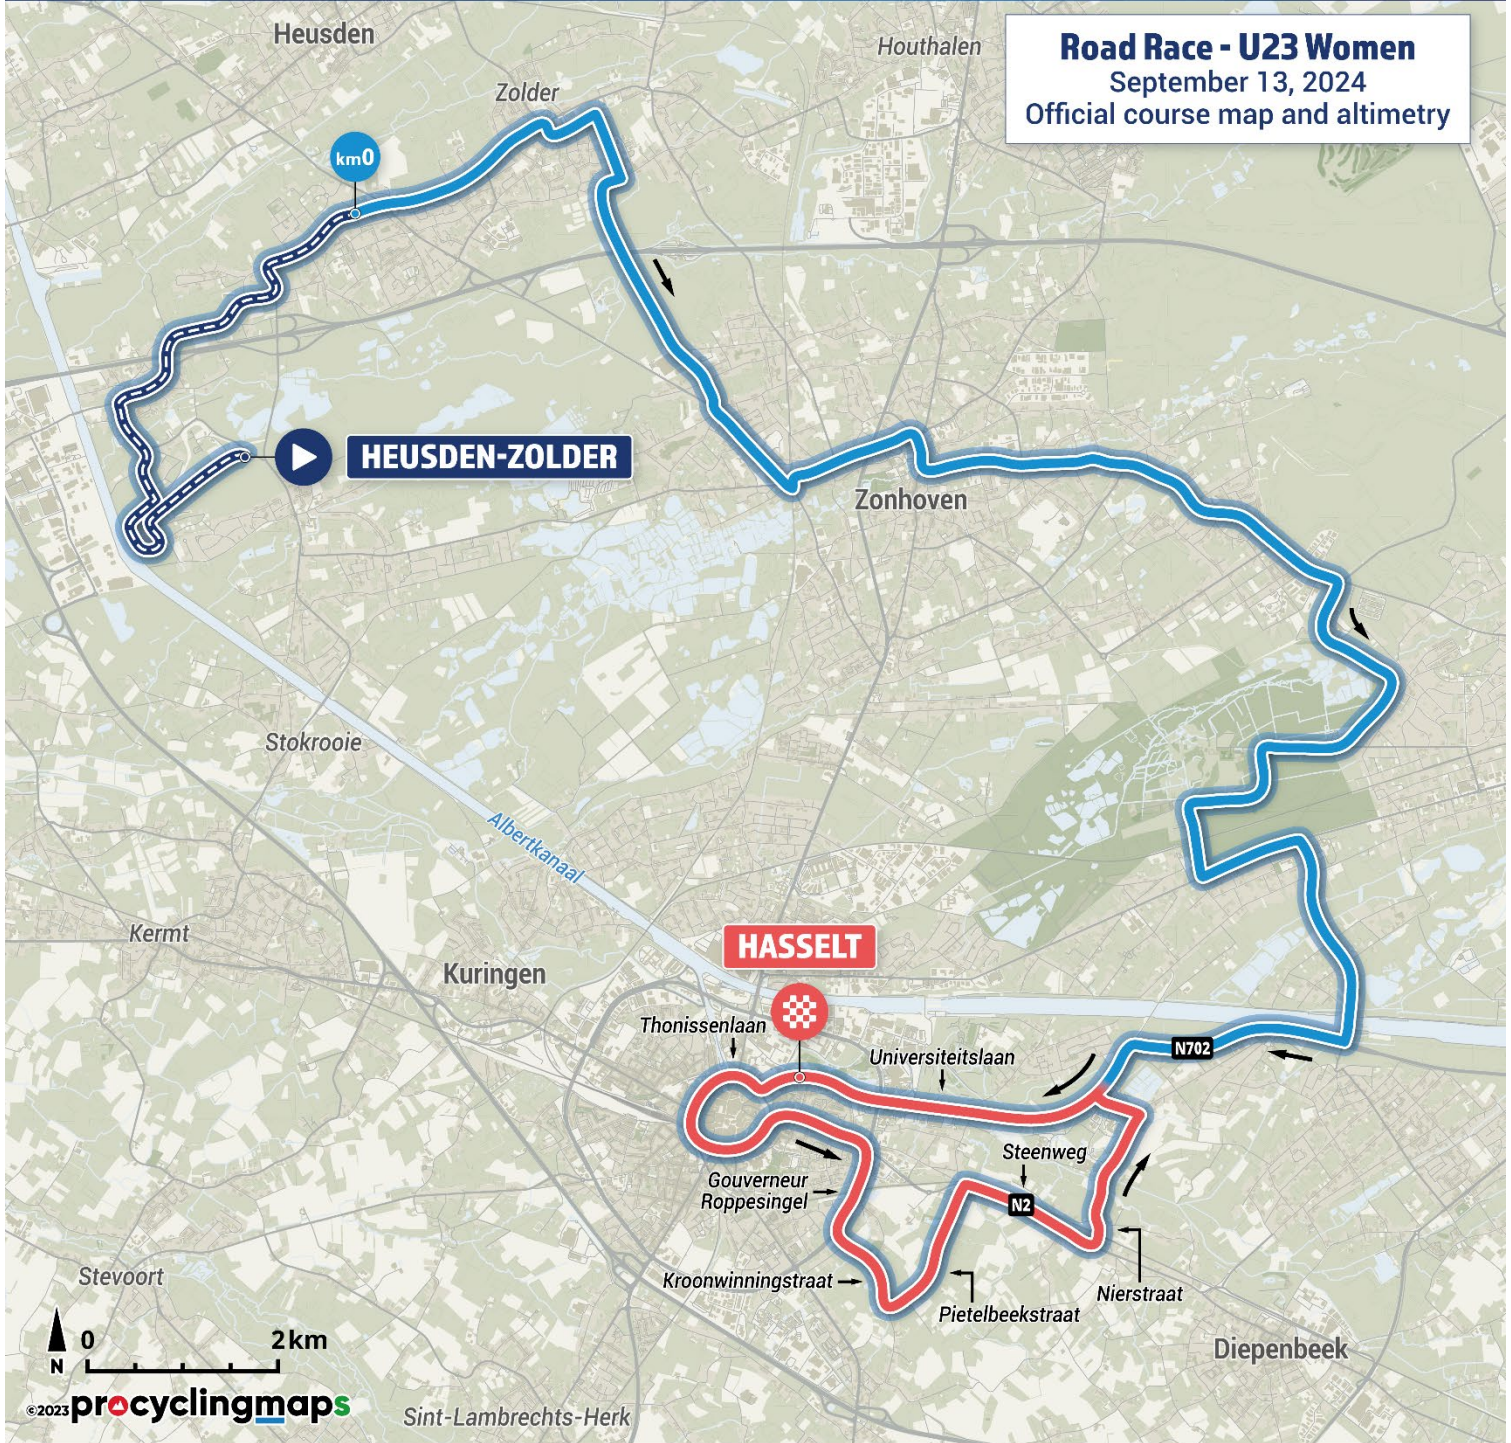

Road Race - U23 Women
September 13, 2024
Official course map and altimetry

PROFILE

DISTANCE : 101 KM / TOTAL ELEVATION : 330M